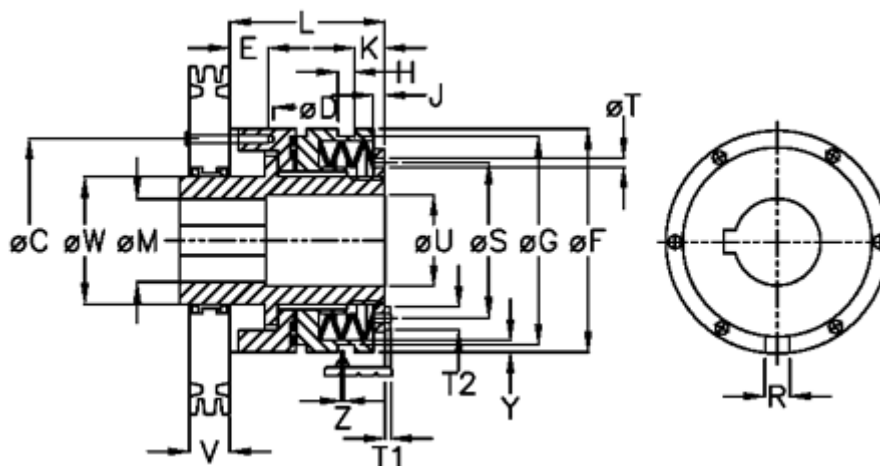

Article number: 46923532

Description: Torque limiter Safelifting C 35 M

Measures

C	= 89	J	= 6.0	T1	= 4.0
D	= 6xM6	K	= 12.0	T2	= 10
Disc spring mounting	= 5x1M	L	= 100.0	U	= 36
Disc spring version	= M - medium	M max	= 35	V	= 39.0
E	= 10.0	M min	= 14	W	= 52
F	= 100	R	= 8	X	= 45.0
G	= 91.0	S	= 70	Y	= 2
H	= 9	T	= 5	Z	= 0.0